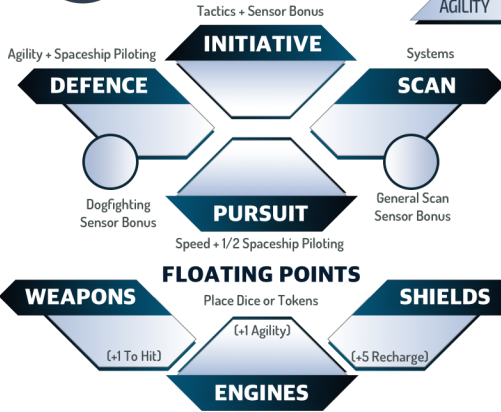

LARGE SHIP DATA SHEET

SHIP NAME	MIN. CREW	PASSENGERS	COST
AGILITY	SPEED	RANGE	FUEL <small>FULL TANK</small> REMAINING

HULL

SHIELDS

SHIELD RECHARGE

ATTACK

Spaceship Weapons + Power Distributor To Hit

Total To Hit Bonus:
Attack + Weapon Accuracy

NOTES

SHIPS LOG

WEAPONS

NAME	SIZE	POWER	STRENGTH	ACCURACY	DAMAGE	AMMO	SPECIAL

UTILITY MOUNTS

NAME	SIZE	MODEL	POWER	STRENGTH	DESCRIPTION

FIXED COMPONENTS

NAME	SIZE	MODEL	POWER	STRENGTH	DESCRIPTION
Bulkhead	-	-	-	-	
Power Plant					
Thrusters					
Frame Shift Drive					
Life Support					
Power Distributor					
Sensors					
Cargo Hatch					

INTERNAL COMPONENTS

NAME	SIZE	MODEL	POWER	STRENGTH	DESCRIPTION