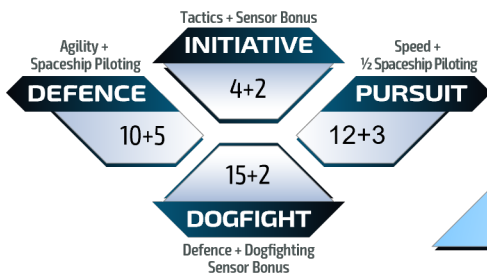

## SMALL SHIP DATA SHEET

Jenny Gore

PILOT NAME

SHIP MODEL

Imperial Eagle

AGILITY 10

SPEED 12

RANGE 10 LY

FUEL 4 REMAINING

**HULL** 82

**SHIELDS** 93

SHIELD RECHARGE 10

WEAPONS	NAME	SIZE	STRENGTH	POWER	Accuracy + Weapon Strength		AMMO	SPECIAL
					TO HIT	DAMAGE		
	Fixed Beam Laser	M	20	1.42	+5	50	50	
	Fixed Multicannon	S	10	0.34	+8	5+Burst	50	Burst(10); +5 Hull Damage
	Fixed Multicannon	S	10	0.34	+8	5+Burst	50	Burst(10); +5 Hull Damage

UTILITY MOUNTS	NAME	SIZE	STRENGTH	POWER	MODEL	DESCRIPTION
	Shield Booster	0		0.50	D	+10% Shield

FIXED COMPONENTS	NAME	SIZE	STRENGTH	POWER	MODEL	DESCRIPTION
	Bulkhead				R	Reinforced Alloy (+50% Hull)
	Power Plant	3	35	-10.00	C	
	Thrusters	3	18	3.41	B	+1 Agility; +2 Speed (+modification: +1 Speed, -50% Strength)
	Frame Shift Drive	3	30	0.27	D	10 LY
	Life Support	1	25	0.44	B	15min
	Power Distributor	2	25	0.50	B	+1 Agility; +5 Shield Recharge; +1 to Hit
	Sensors	2	20	0.38	B	+2 Initiative, +1 Dogfight
	Cargo Hatch	1	10	0.60	H	Allows the ship to scoop cargo canisters