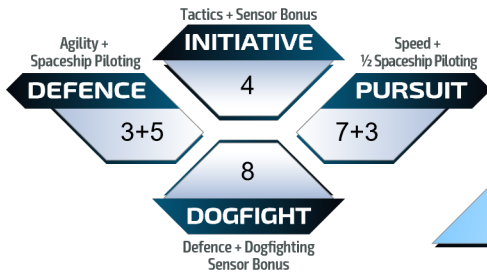

SMALL SHIP DATA SHEET

SHIP MODEL

Type 6

PILOT NAME

AGILITY 3

SPEED 7

RANGE 160

FUEL 16 REMAINING

HULL 100

SHIELDS 65

SHIELD RECHARGE 5

WEAPONS	NAME	SIZE	STRENGTH	POWER	Accuracy + Weapon Strength		AMMO	SPECIAL
					TO HIT	DAMAGE		
	Small Fixed Pulse Laser	S	10	0.39	+3	10	N/A	
	Small Fixed Pulse Laser	S	10	0.39	+3	10	N/A	

UTILITY MOUNTS	NAME	SIZE	STRENGTH	POWER	MODEL	DESCRIPTION

FIXED COMPONENTS	NAME	SIZE	STRENGTH	POWER	MODEL	DESCRIPTION
	Bulkhead					
	Power Plant	3	30	8	E	
	Thrusters	4	40	3.82	E	
	Frame Shift Drive	4	35	0.24	E	11LY
	Life Support	2	25	0.37	E	5min
	Power Distributor	3	30	0.4	E	
	Sensors	2	15	0.18	E	+1 General Scan
	Cargo Hatch	1	10	0.60	H	Allows the ship to scoop cargo canisters